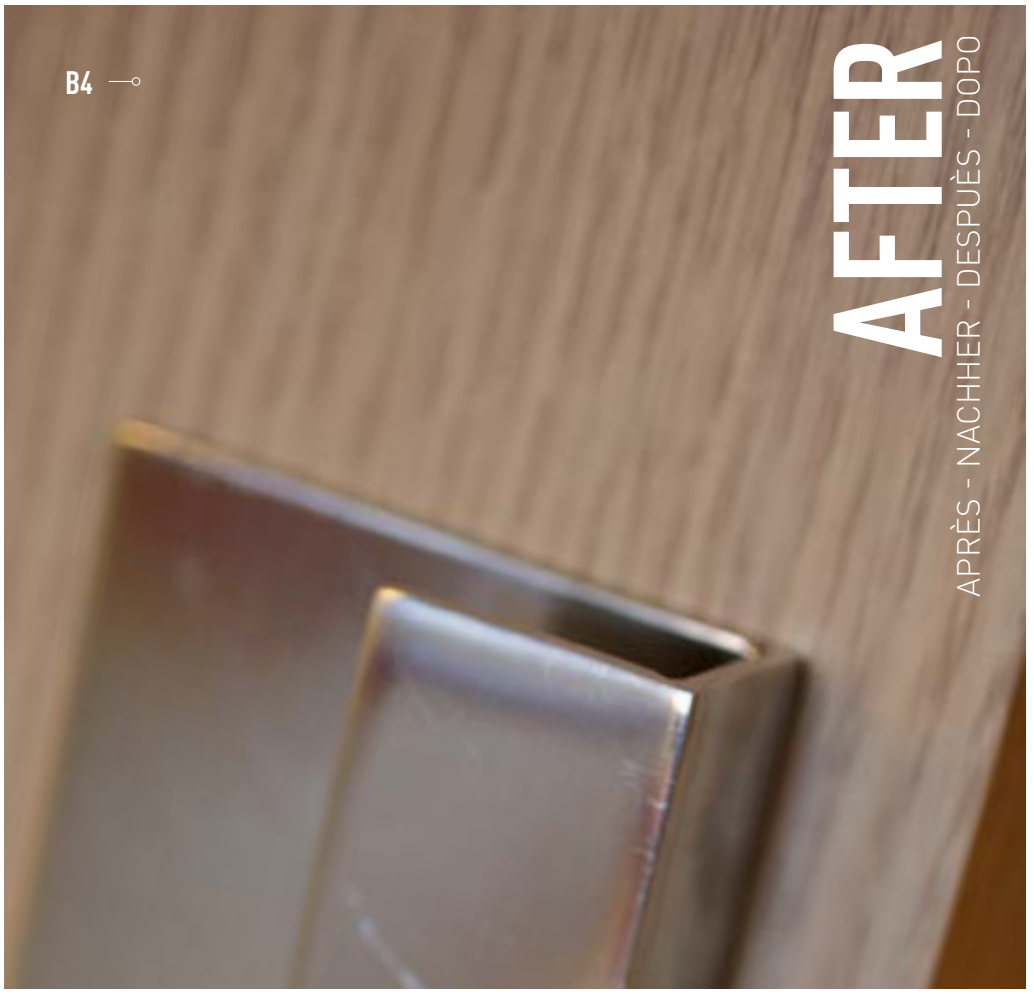

AFTER

APRÈS - NACHHER - DESPUÈS - DOPO

CLUB MED
PORTUGAL